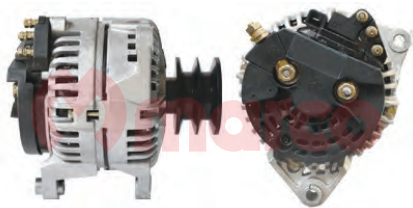

APL117-28V

Replace1: AVI144B
Replace2:
References:
Applications: Bus
Descriptions: 28V 100A