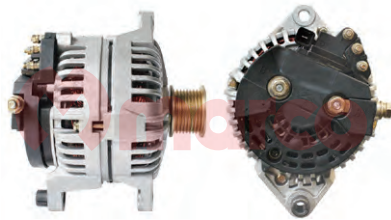

APL116-24V

Replace1: AVI144A
Replace2:
References:
Applications: HIGER Bus KLQ6728 eng.
Iveco SOFIM
Descriptions: 28V 90/100A