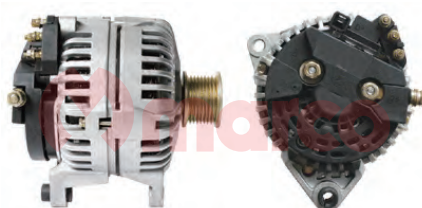

APL118-14V

Replace1: AVI144C
Replace2:
References:
Applications: Bus
Descriptions: 14V 150A