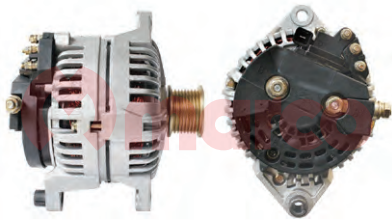

APL116-14V

Replace1: AVI144A
Replace2:
References:
Applications: HIGER Bus KLQ6728 eng.
Iveco SOFIM
Descriptions: 14V 150A