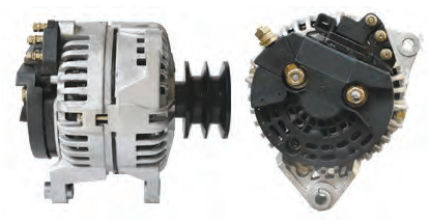

PRESTOLITE LEECE-NEVILLE

<p align="center">APL101</p>	<p align="center">APL102</p>	<p align="center">APL103</p>
<p>Replace1: A0014876JB Replace2: 4800IR/EF References: 8458 Applications: Bluebird Bus Descriptions: 12V 270A</p>	<p>Replace1: A0014939PGH Replace2: 4800IR/EF References: 8676 Applications: Universal Truck Descriptions: 12V 185A</p>	<p>Replace1: A0014943PGH Replace2: 4800IR/EF References: 8675 Applications: Universal Truck Descriptions: 12V 185A</p>
<p align="center">APL104</p>	<p align="center">APL105</p>	<p align="center">APL106</p>
<p>Replace1: A0014944PA Replace2: 4900IR/EF References: 8681 Applications: Universal Truck Descriptions: 12V 270A</p>	<p>Replace1: A0014949PGH Replace2: 4900IR/EF References: 8327 Applications: Universal Truck Descriptions: 12V 270A</p>	<p>Replace1: A0014951PGH Replace2: 4900IR/EF References: 8661 Applications: Universal Truck Descriptions: 12V 200A</p>
<p align="center">APL108</p>		
<p>Replace1: ANB6002 ANB6004 ANB7002 ANB7003 Replace2: 2P1204 2P1698 2P5113 6N5468 References: 7331 Applications: Leece Neville Descriptions: 24V 20A</p>		

PRESTOLITE AVI

APL116-14V

Replace1: AVI144A
Replace2:
References:
Applications: HIGER Bus KLQ6728 eng.
Iveco SOFIM
Descriptions: 14V 150A

APL116-24V

Replace1: AVI144A
Replace2:
References:
Applications: HIGER Bus KLQ6728 eng.
Iveco SOFIM
Descriptions: 28V 90/100A

APL117-14V

Replace1: AVI144B
Replace2:
References:
Applications: Bus
Descriptions: 14V 120/140/150A

APL117-28V

Replace1: AVI144B
Replace2:
References:
Applications: Bus
Descriptions: 28V 100A

APL118-14V

Replace1: AVI144C
Replace2:
References:
Applications: Bus
Descriptions: 14V 150A