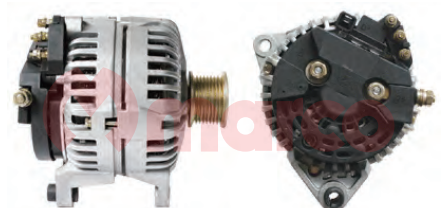

APL117-14V

Replace1: AVI144B
Replace2:
References:
Applications: Bus
Descriptions: 14V 120/140/150A

APL117-28V

Replace1: AVI144B
Replace2:
References:
Applications: Bus
Descriptions: 28V 100A

APL118-14V

Replace1: AVI144C
Replace2:
References:
Applications: Bus
Descriptions: 14V 150A